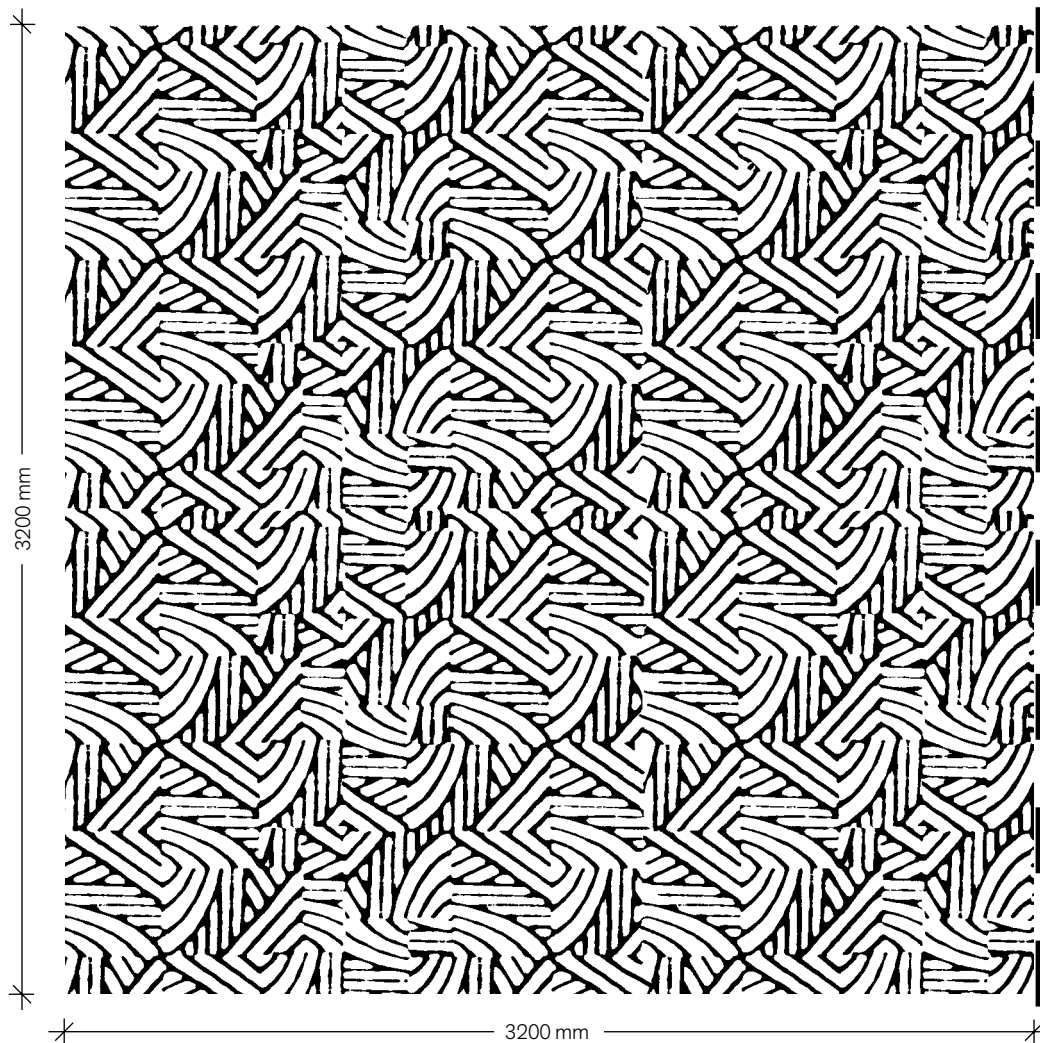

## Dead End

Pattern illustration 1:25

The pattern is printed continuously on the paper.

### Pattern print sizes

Height	3200mm
Width	Continuous

### Variable

The pattern can be printed 90 degrees rotated

### Pattern details

Repeat height	1600mm
Repeat width	1150mm

Pattern illustration 1:1

3D Visualization