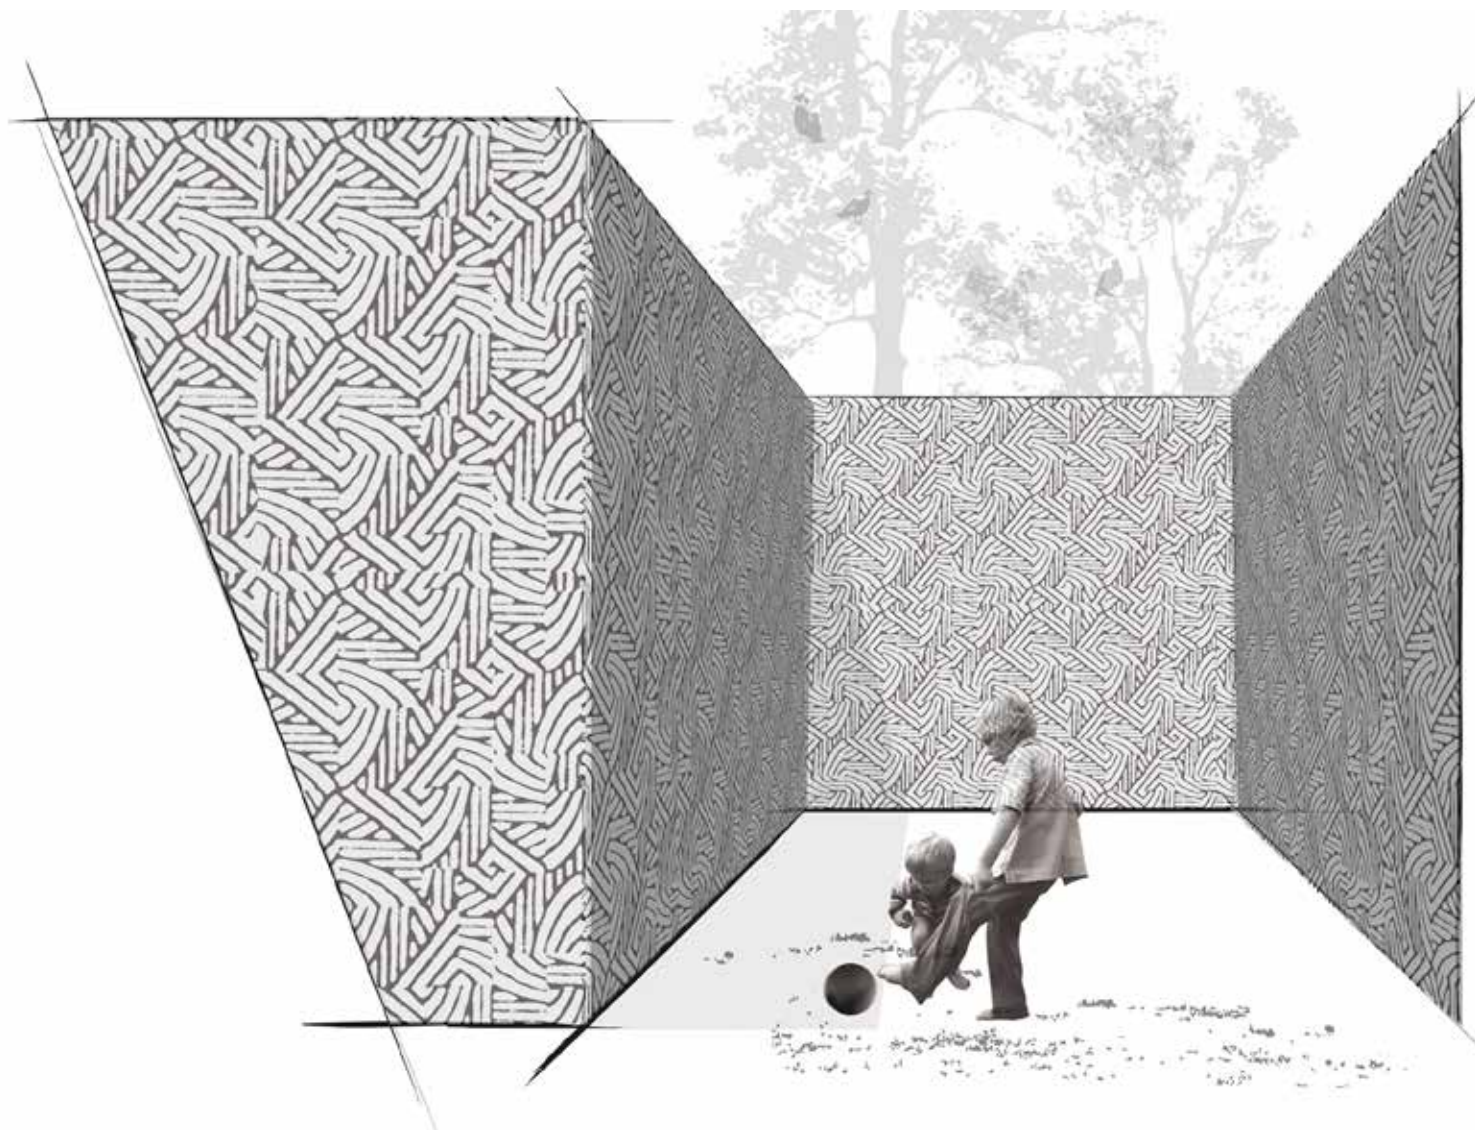

## Dead End

Pattern illustration 1:25

The pattern is printed continuously on the paper.

### Pattern print sizes

Height	3200mm
Width	Continuous

### Variable

The pattern can be printed 90 degrees rotated

### Pattern details

Repeat height	1600mm
Repeat width	1150mm

Pattern illustration 1:1

3D Visualization